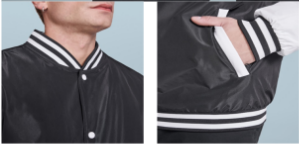

CALIFORNIA CQ6440